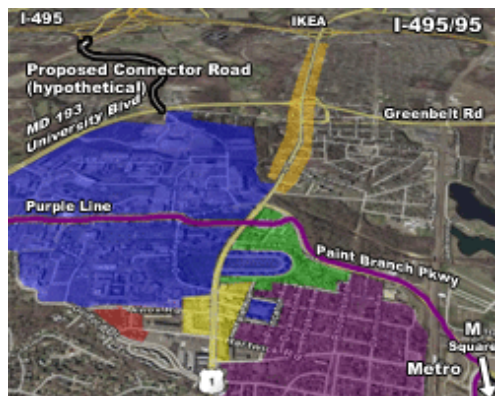

energy. The house demonstrates both tradition and modern design practices that serve to make solar power an integral part of a sustainable lifestyle. The design of the LEAFHouse plans to balance energy resourceful technologies, green building practices, and modular and prefabricated construction techniques into an aesthetically pleasing design. The project team aims to produce an environmentally sensitive house that meets and surpasses the contest goals for sustainable energy independence. For more information visit www.solarteam.org.

Welcome to Rethink College Park. We cover development news in and around the University of Maryland. Click the map above to learn more about the issues and to read our posts sorted by area.